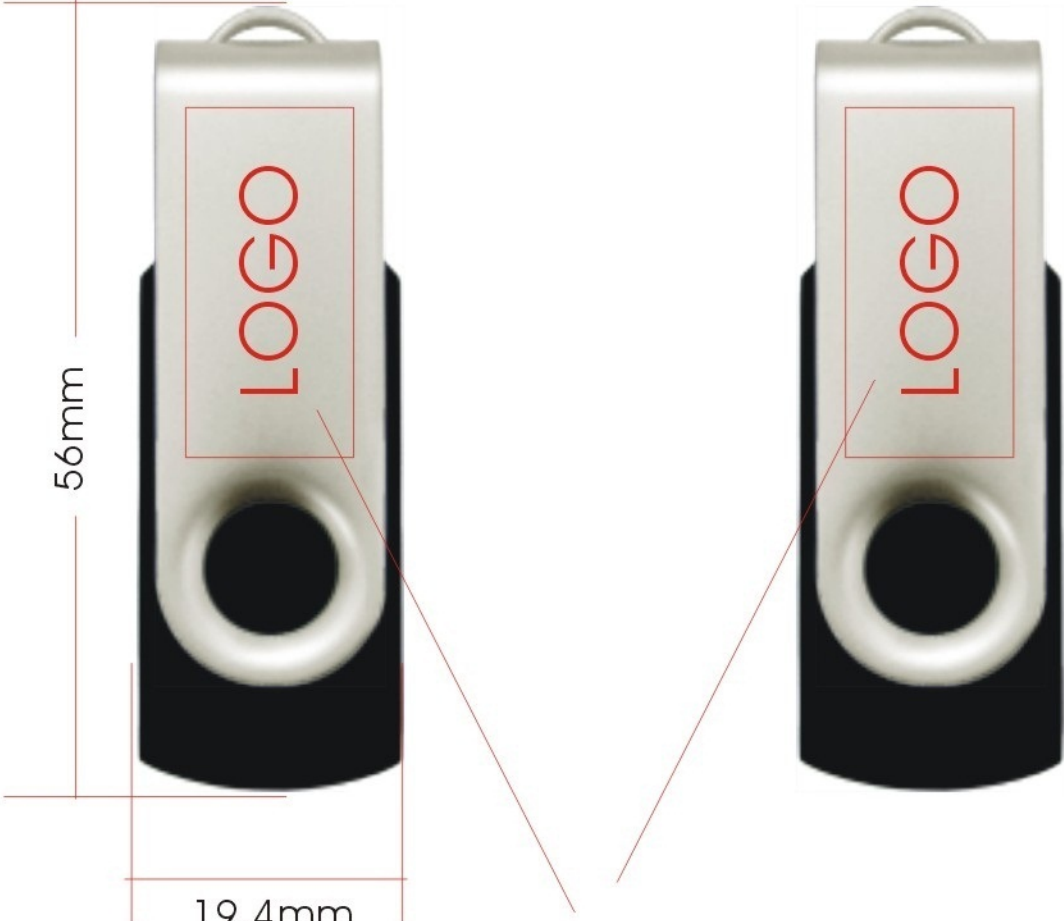

Front side

Back side

Maximum Size of Logo :  
25mm × 12mm